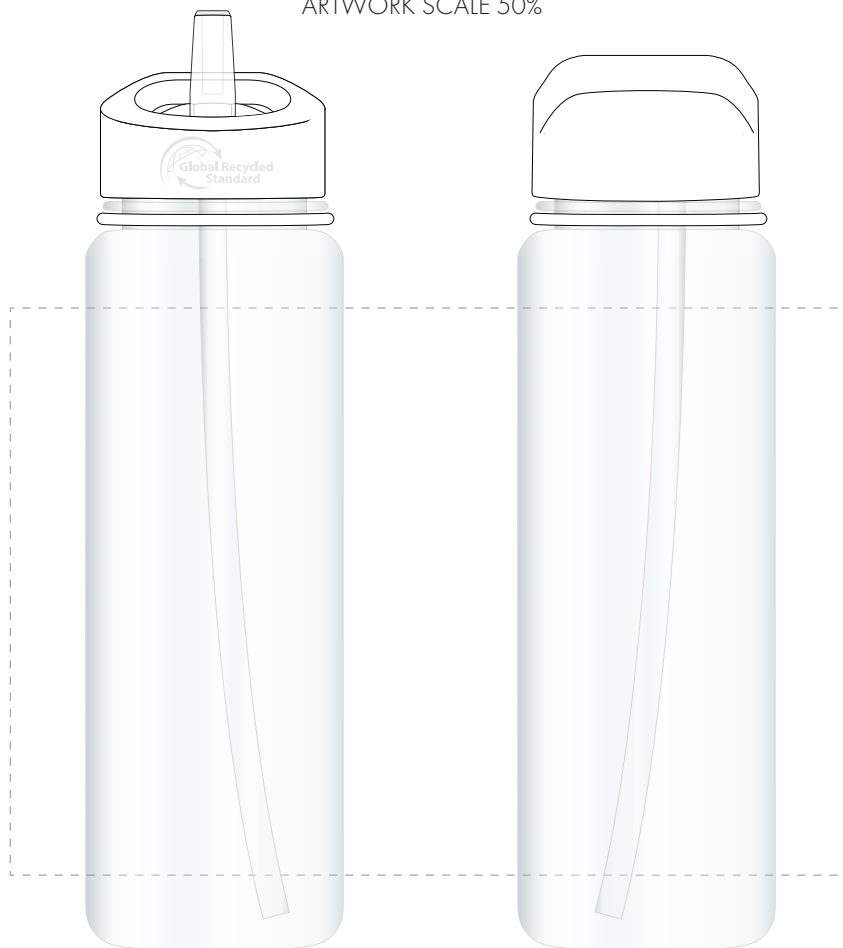

Your Ref:
Our Ref:Quantity:
Version: 1Product Code: MG8605
Product Colour: WHITE**PRINTING CONCERNS:****PRODUCT INFO: LOGO MAY NOT LINE UP TO SIPPER**

- Logos will be directly opposite
- Logos will NOT be directly opposite

We stock this item in the following colours

**PANTONE REFERENCE(S)**

- Full colour printing

Product Image for visualisation
- colours may vary

ARTWORK SCALE 50%

The dashed line is to demonstrate print area and will not appear on your printed item